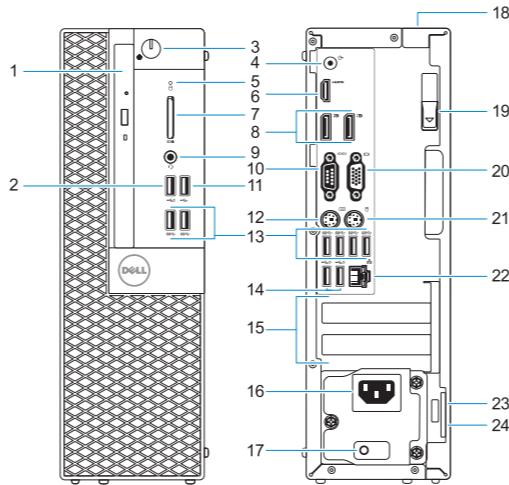

# Features

Fitur | Funciones | Tính năng | الميزات

1. Optical drive (optional)
2. USB 2.0 port with PowerShare
3. Power button and power light
4. Line-out port
5. Hard drive activity light
6. HDMI port
7. Memory card reader (optional)
8. DisplayPort
9. Headset Port
10. Serial port
11. USB 2.0 port
12. PS/2 keyboard port
13. USB 3.0 ports